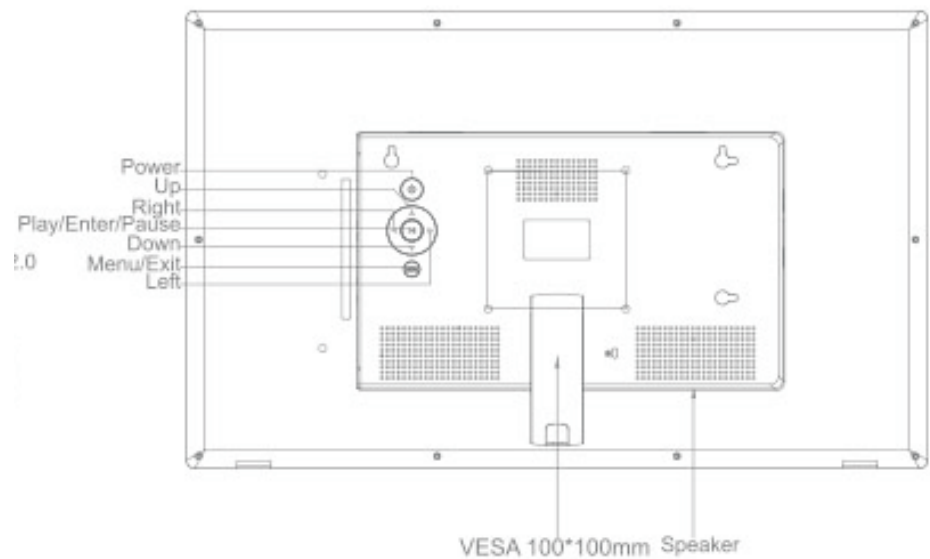

Picture shows 18.5"/21.5"/24"/27"

BRAUN PHOTO TECHNIK GmbH
Merkurstrasse 8
72184 Eutingen
Deutschland

Prices and delivery times for individual models can be requested from Braun Phototechnik directly at post@braun-phototechnik.de

BRAUN DigiFrame Business Line 215 with 21.5" (54.61cm)

- * High viewing angle by 21.5" IPS Display Technology
 - * 1920 * 1080p resolution at 16:9 image Format
 - * Full HD compatibility for Photo and Video
 - * USB Input
 - * SD card Reader
 - * HDMI input
 - * AV input
 - * Stereo AV output (3.5 mm jack)
 - * Built-in stereo speakers (3w x 2)
 - * IR Remote CONTROL
 - * Auto-start, auto-play and auto-loop programmable
 - * VESA-Preparation 100x100mm
- Weight: approx. 5.5 kg
Item/EAN 21415/400056721415 8