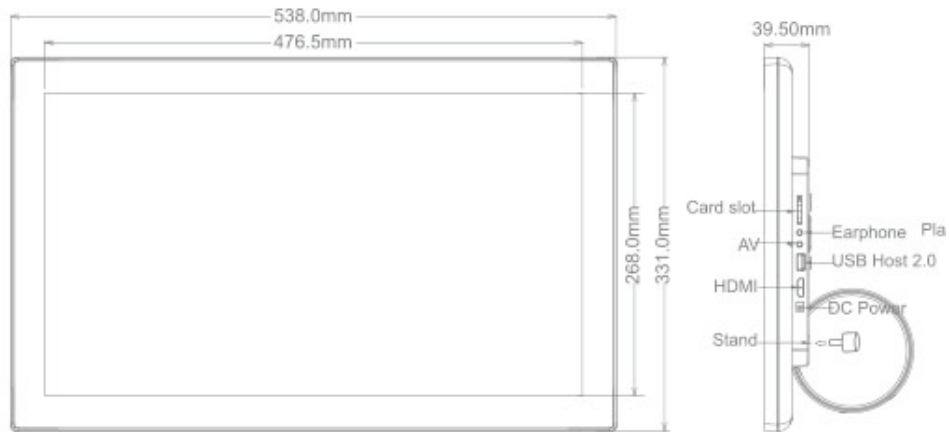

Picture shows 18.5"/21.5"/24"/27"

BRAUN PHOTO TECHNIK GmbH
Merkurstrasse 8
72184 Eutingen
Deutschland

Prices and delivery times for individual models can be requested from Braun Phototechnik directly at post@braun-phototechnik.de

BRAUN DigiFrame Business Line 215 with 21.5" (54.61cm)

- * High viewing angle by 21.5" IPS Display Technology
 - * 1920 * 1080p resolution at 16:9 image Format
 - * Full HD compatibility for Photo and Video
 - * USB Input
 - * SD card Reader
 - * HDMI input
 - * AV input
 - * Stereo AV output (3.5 mm jack)
 - * Built-in stereo speakers (3w x 2)
 - * IR Remote CONTROL
 - * Auto-start, auto-play and auto-loop programmable
 - * VESA-Preparation 100x100mm
- Weight: approx. 5.5 kg
Item/EAN 21415/400056721415 8